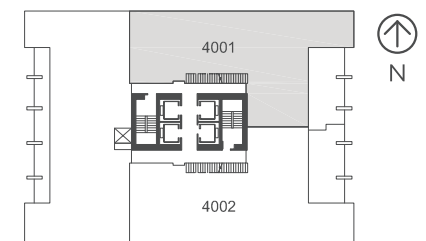

FEATURE LIST:

1. 30" Blomberg Integrated Fridge	7. Ice Maker	13. Firepit
2. 30" Fulgor Milano Double Convection Wall Oven	8. LG Full Size Washer and Dryer	14. BBQ (Gas)
3. 36" Fulgor Milano 5 Burner Gas Cooktop	9. Full Height Wine Fridge	15. Private in Unit Elevator
4. 36" Faber Integrated Hoodfan	10. UC Wine Fridge	16. Bidet
5. Blomberg Integrated Dishwasher	11. Double Sided Fireplace	17. Fitness Area
6. GE Microwave	12. Single Sided Fireplace	

40th & 41st FLOOR