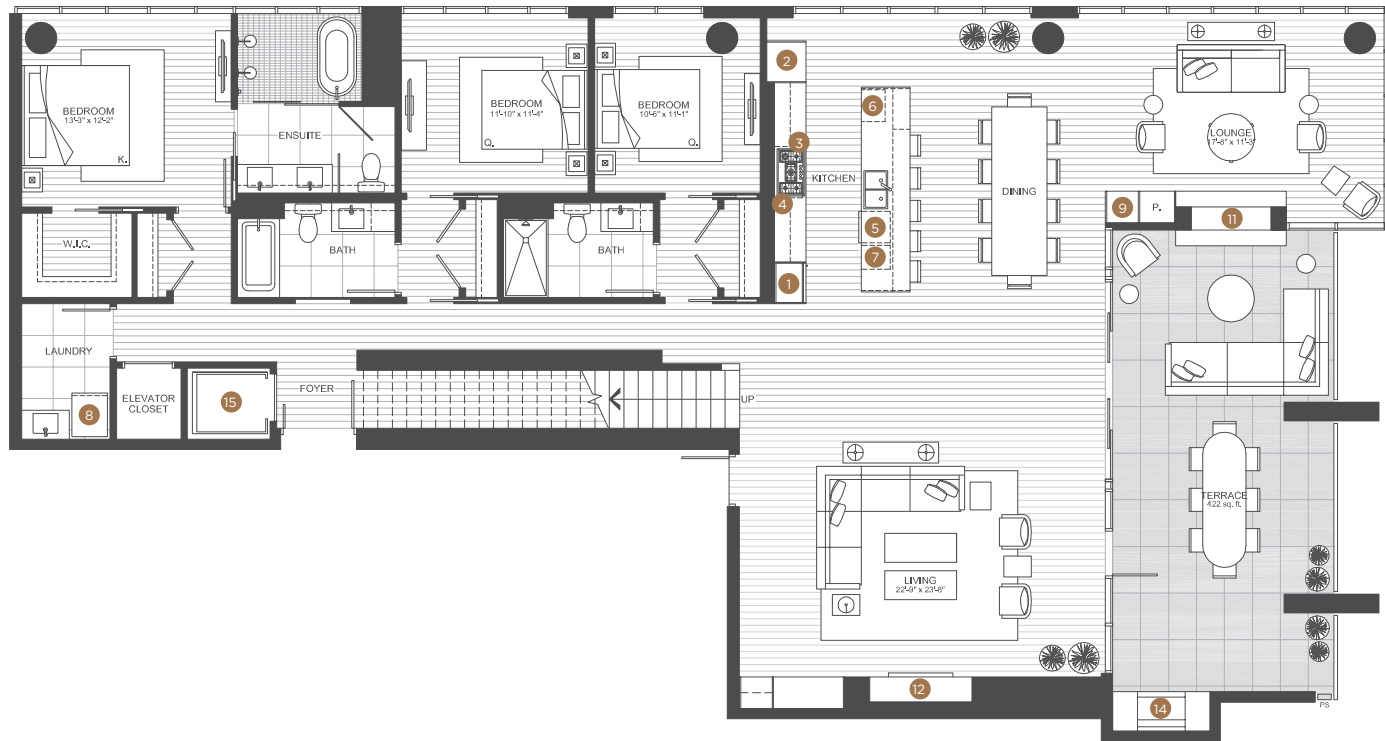

PLAN PH1

4 BEDROOM + MEDIA + LOUNGE

TOTAL AREA 6,132 SQ FT

4,068 SQ FT
INDOOR AREA

2,064 SQ FT
OUTDOOR AREA

PH1 - LOWER LEVEL

PH1 - UPPER LEVEL

FEATURE LIST:

- | | | |
|--|----------------------------------|------------------------------|
| 1. 30" Blomberg Integrated Fridge | 7. Ice Maker | 13. Firepit |
| 2. 30" Fulgor Milano Double Convection Wall Oven | 8. LG Full Size Washer and Dryer | 14. BBQ (Gas) |
| 3. 36" Fulgor Milano 5 Burner Gas Cooktop | 9. Full Height Wine Fridge | 15. Private in Unit Elevator |
| 4. 36" Faber Integrated Hoodfan | 10. UC Wine Fridge | 16. Bidet |
| 5. Blomberg Integrated Dishwasher | 11. Double Sided Fireplace | 17. Fitness Area |
| 6. GE Microwave | 12. Single Sided Fireplace | |

40th & 41st FLOOR