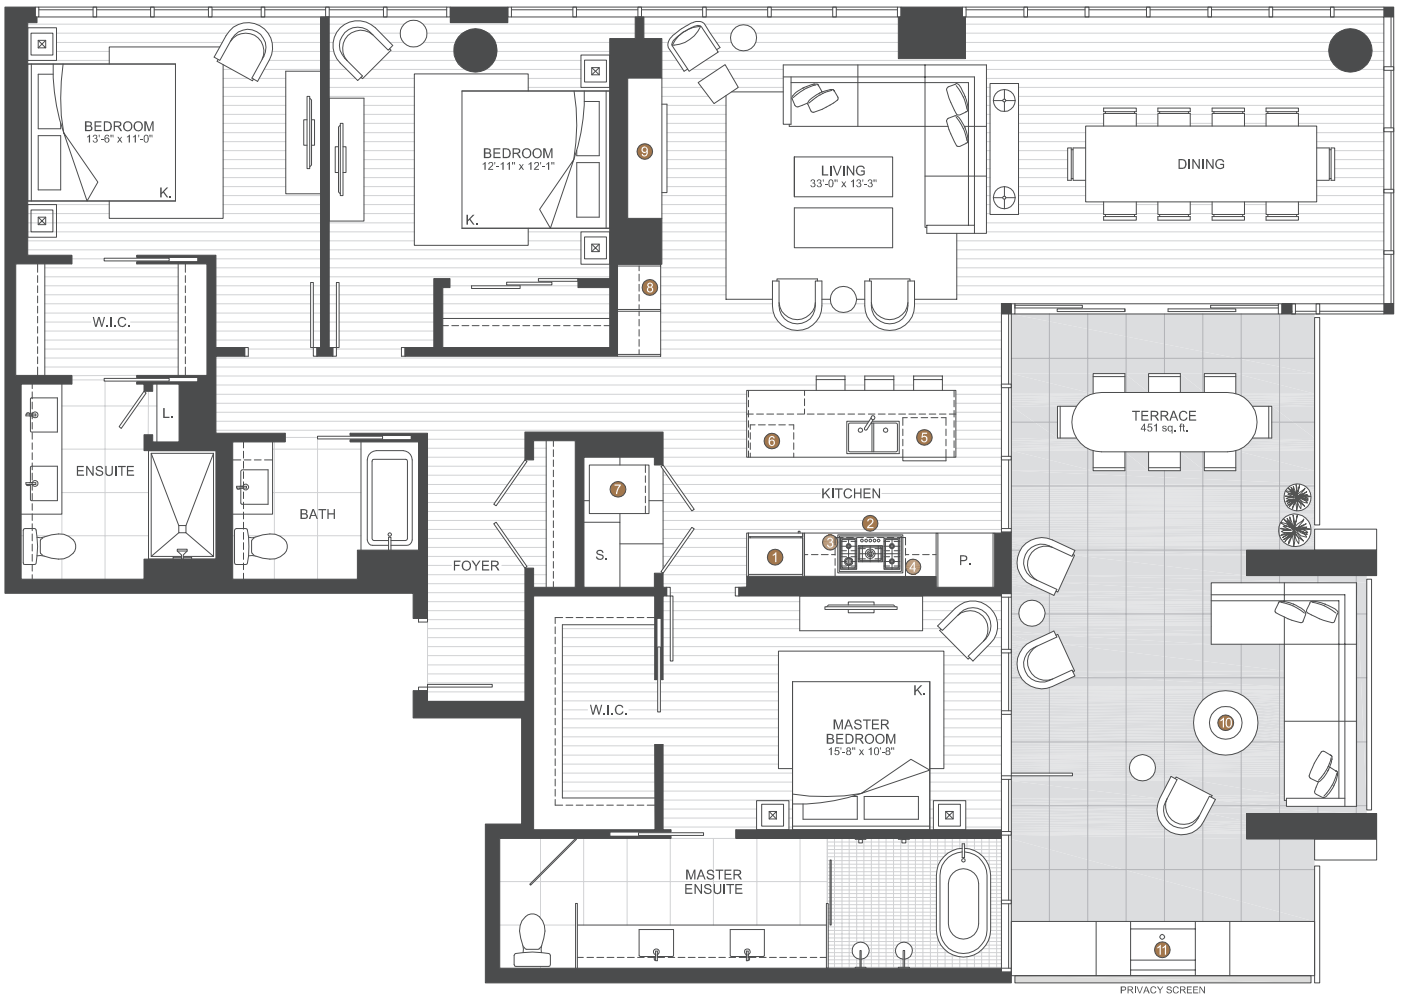

PLAN LPH2
3 BEDROOM

TOTAL AREA 2,372 SQ FT

1,921 SQ FT
INDOOR AREA

451 SQ FT
OUTDOOR AREA

FEATURE LIST:

- | | |
|---|----------------------------------|
| 1. 30" Blomberg Integrated Fridge | 7. LG Full Size Washer and Dryer |
| 2. 30" Fulgor Milano Convection Oven | 8. UC Wine Fridge |
| 3. 36" Fulgor Milano 5 Burner Gas Cooktop | 9. Fireplace |
| 4. 36" Faber Integrated Hoodfan | 10. Firepit |
| 5. Blomberg Integrated Dishwasher | 11. BBQ (Gas) |
| 6. GE Microwave | |

39th FLOOR