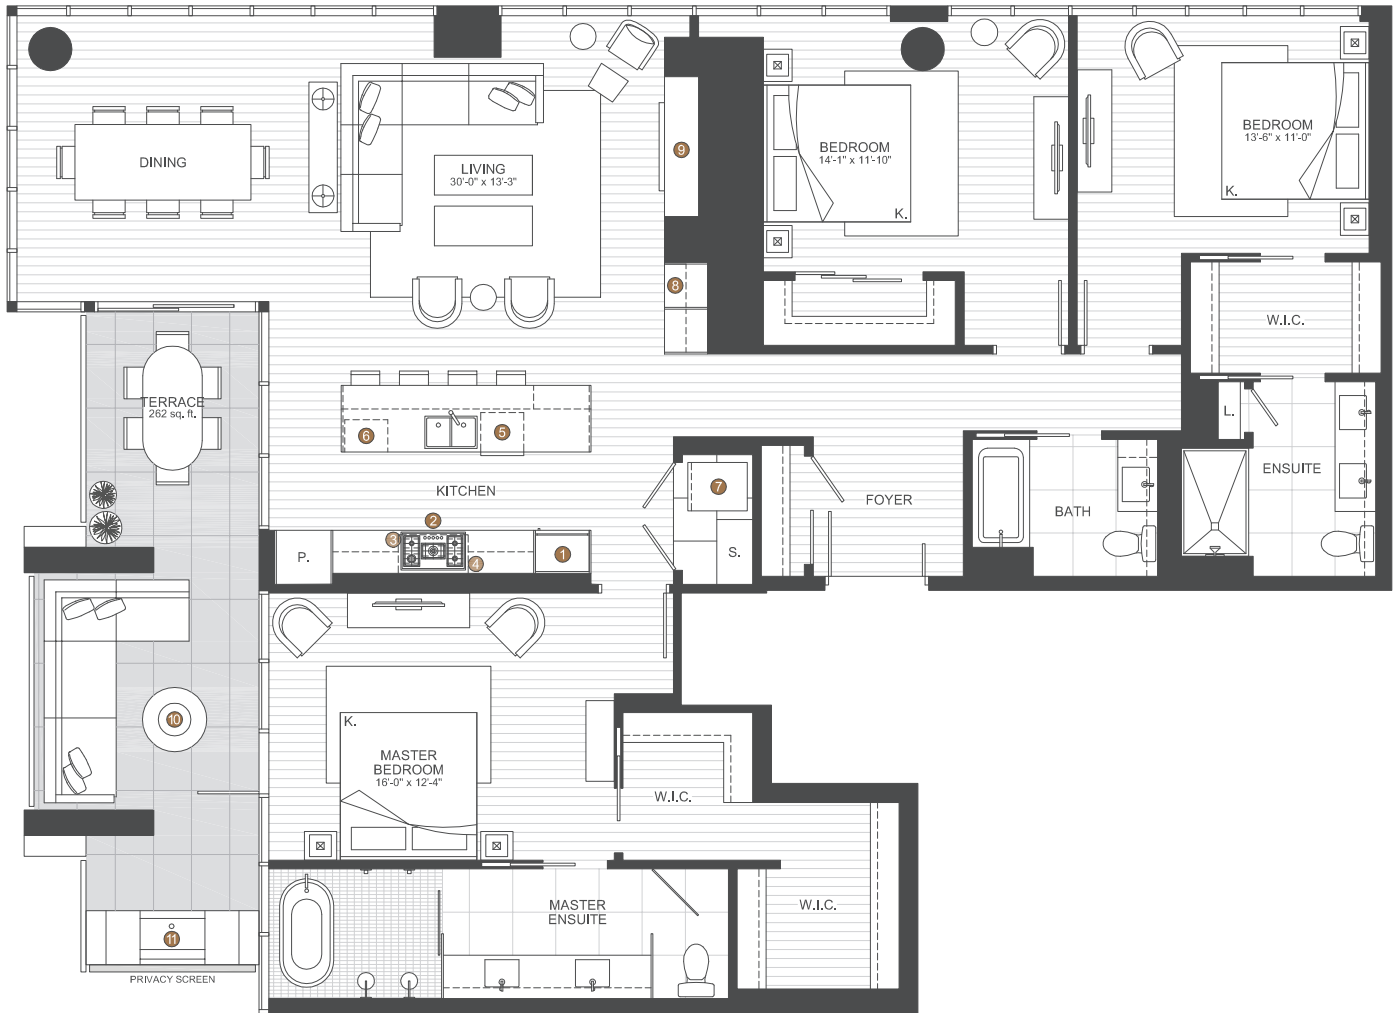

PLAN LPH1
3 BEDROOM

TOTAL AREA 2,280 SQ FT

2,018 SQ FT
INDOOR AREA

262 SQ FT
OUTDOOR AREA

FEATURE LIST:

- | | |
|---|----------------------------------|
| 1. 30" Blomberg Integrated Fridge | 7. LG Full Size Washer and Dryer |
| 2. 30" Fulgor Milano Convection Oven | 8. UC Wine Fridge |
| 3. 36" Fulgor Milano 5 Burner Gas Cooktop | 9. Fireplace |
| 4. 36" Faber Integrated Hoodfan | 10. Firepit |
| 5. Blomberg Integrated Dishwasher | 11. BBQ (Gas) |
| 6. GE Microwave | |

39th FLOOR